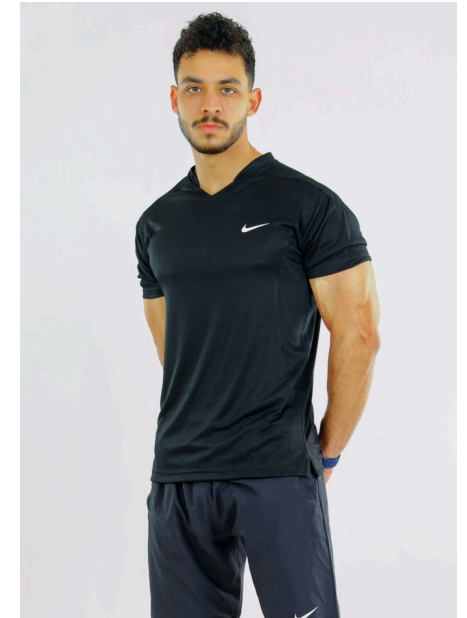

EMODELS

SINCE 2010

Zyad E

EMODELS

SINCE 2010

Fortune Executive - office 2101 Cluster T - Jumeirah Lake Towers - Dubai - UAE

height 178cm | 5'10" chest 97cm | 38" waist 88cm | 34.5" eyes color Brown hair color Black